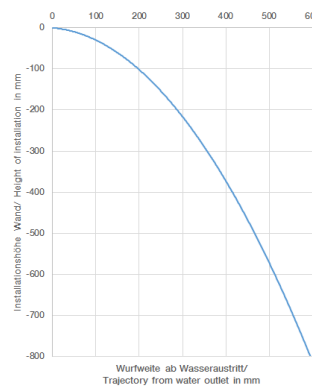

**Bath cascade spout for wall mounting - Dark Chrome**

MEM

13 430 740

- 200mm projection
- cascade
- plate 180 mm x 60 mm
- hole diameter 40 mm
- 1/2" connection
- plug-link mounting
- max. flow 26.5 l/min at 3 bar flow pressure
- WRAS 1809017

13 430 740

mm [inches]

Flow rate chart

Trajectory diagram

13 430 740

Parts for other  
finishes can be found  
here: [Chrome](#)